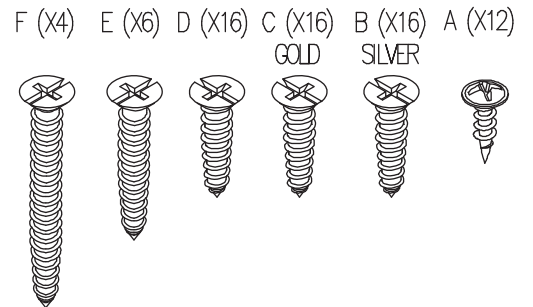

TURNPLATES (2)

METAL BRACKETS (4)

BIFOLD HINGE (2)

SCREWS

BOT SUSAN SUPPORT (1)

170° HINGE (2)

P.03

P.05